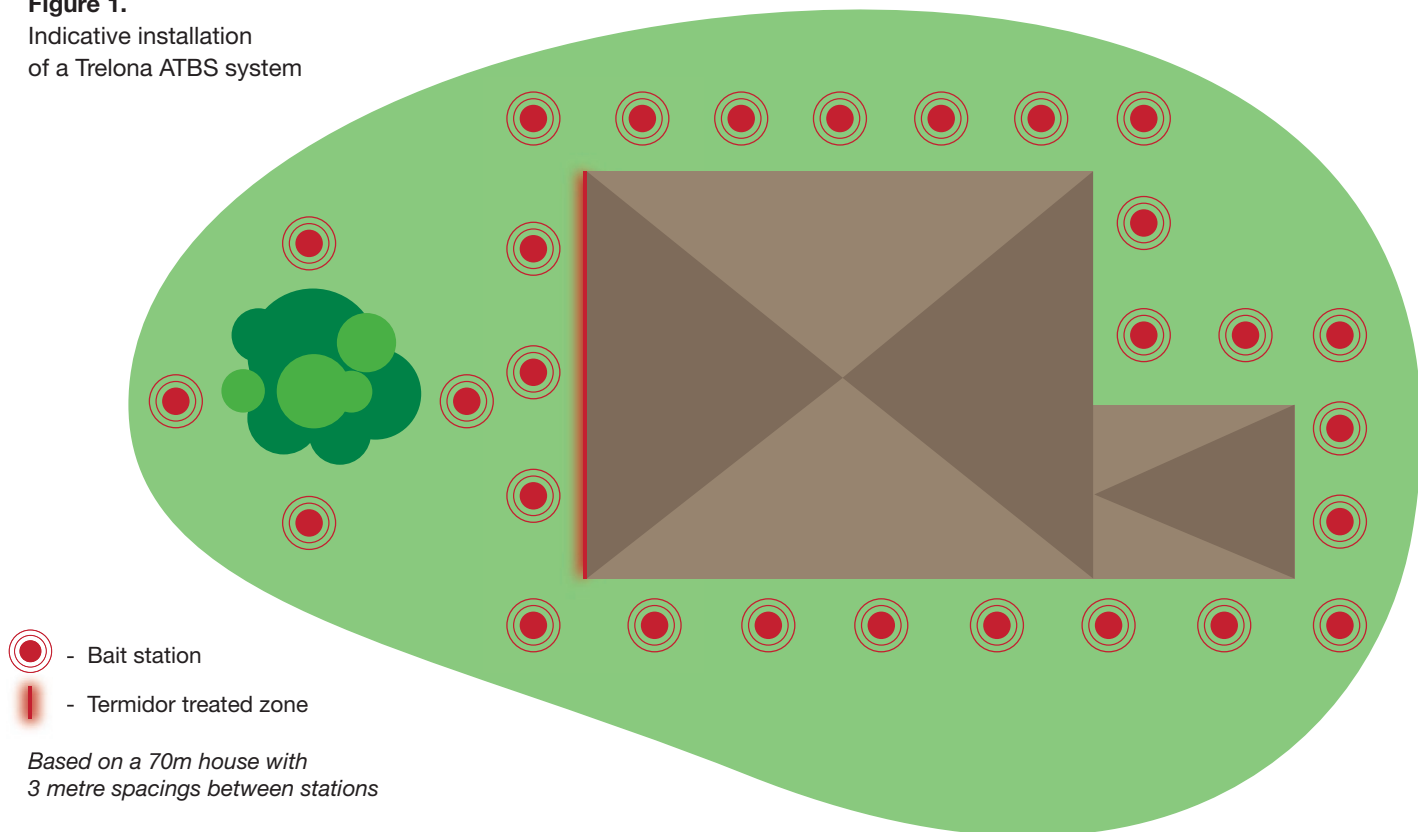

Combined protection - unmatched piece of mind

The unique advantage of Trelona ATBS is that it can be used in combination with Termidor Residual termiticide and insecticide and Termidor HE high-efficiency termiticide.

Termidor has been the most trusted name in termite control since 2002 and has been the benchmark for termiticides in the Australian market. This trusted technology can now be combined with the most advanced baiting system available.

Due to termite risk or construction design, a combined treatment may provide the most adequate and thorough protection for your home (Figure 1). Where required or in instances where additional “piece of mind” is desired, your pest management professional may design a treatment plan combining the power of these two trusted technologies.

Figure 1.
Indicative installation
of a Trelona ATBS system

NEW

Trelona® ATBS

Advance Termite Bait System

**For more information on Trelona ATBS,
visit trelona.com.au or call 1800 558 399**