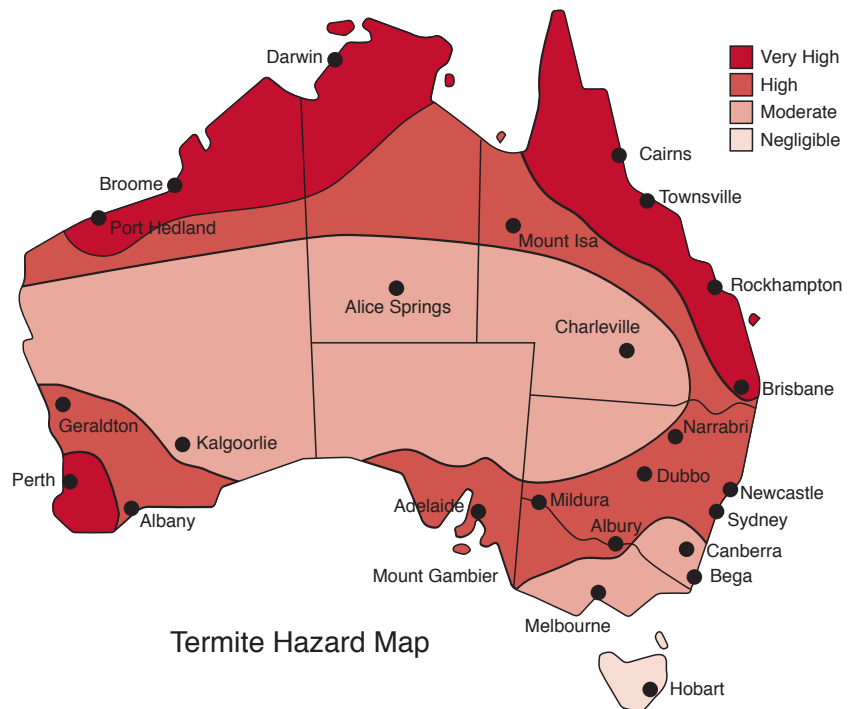

NEW

Trelona[®] ATBS

Advance Termite Bait System

BASF

We create chemistry

Homeowner Guide

Termite Issues in Australia

Termites are a highly destructive pest and a major cause of economic damage to homes around Australia. One in three homes in Australia has been affected by termite damage. There are hundreds of termite species around Australia, although only a small number of these species are responsible for structural damage to our homes.

Although the coastal belt and northern parts of Australia are generally regarded as the highest-risk areas for subterranean termite infestation, economically significant species, which damage timber, are found throughout mainland Australia. In reality, any structure containing wood is at risk of subterranean termite infestation whether in the city, suburbs or country, unless protective measures are taken.

Conducive conditions around your home

There are many conditions, which may be present around your home, that may be conducive to termite activity. Water and leaks associated with faulty plumbing, broken roof tiles, leaking shower recesses and air conditioning drainage can all contribute to a build-up of moisture in the surrounding soil, creating perfect conditions for termites. Trees, shrubs and gardens adjacent to your home can result in an excess in roots, moisture and other organic matter, allowing termites to establish and gain access undetected into the foundations, expansion joints or other concealed entry points. It is recommended that your home is inspected annually by a pest management professional. This not only identifies any termite activity in the structure, but will also ensure that any conducive conditions are identified so they can be rectified to reduce the risk to your home.